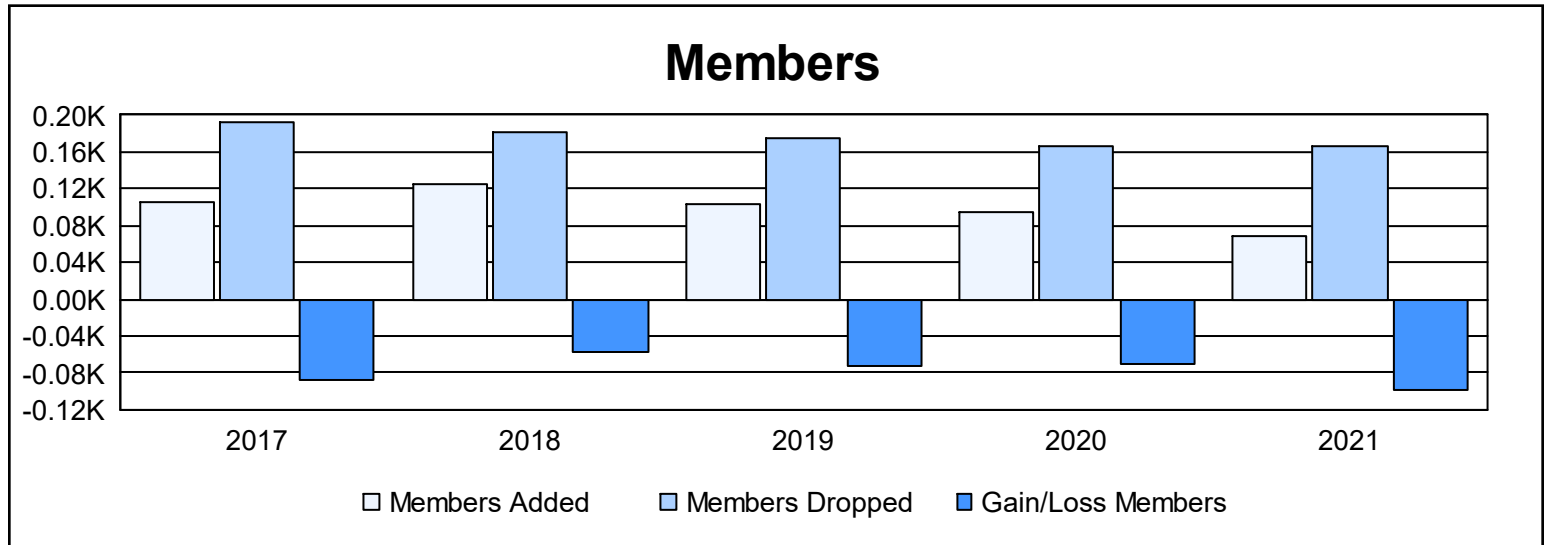

Year	New Clubs	Dropped Clubs	Gain/ Loss Clubs	New Members	Charter Members	Reinstate Members	Transfer Members	Total Member Added	Total Members Dropped	Gain/ Loss Members
2016-2017	0	1	-1	84	1	5	15	105	192	-87
2017-2018	1	1	0	92	21	1	10	124	182	-58
2018-2019	0	1	-1	89	3	4	7	103	176	-73
2019-2020	0	1	-1	82	1	6	6	95	166	-71
2020-2021	0	0	0	48	1	3	16	68	166	-98
<b>Average</b>	<b>0</b>	<b>1</b>	<b>-1</b>	<b>79</b>	<b>5</b>	<b>4</b>	<b>11</b>	<b>99</b>	<b>176</b>	<b>-77</b>

### Membership Composition June 2021 Cumulative