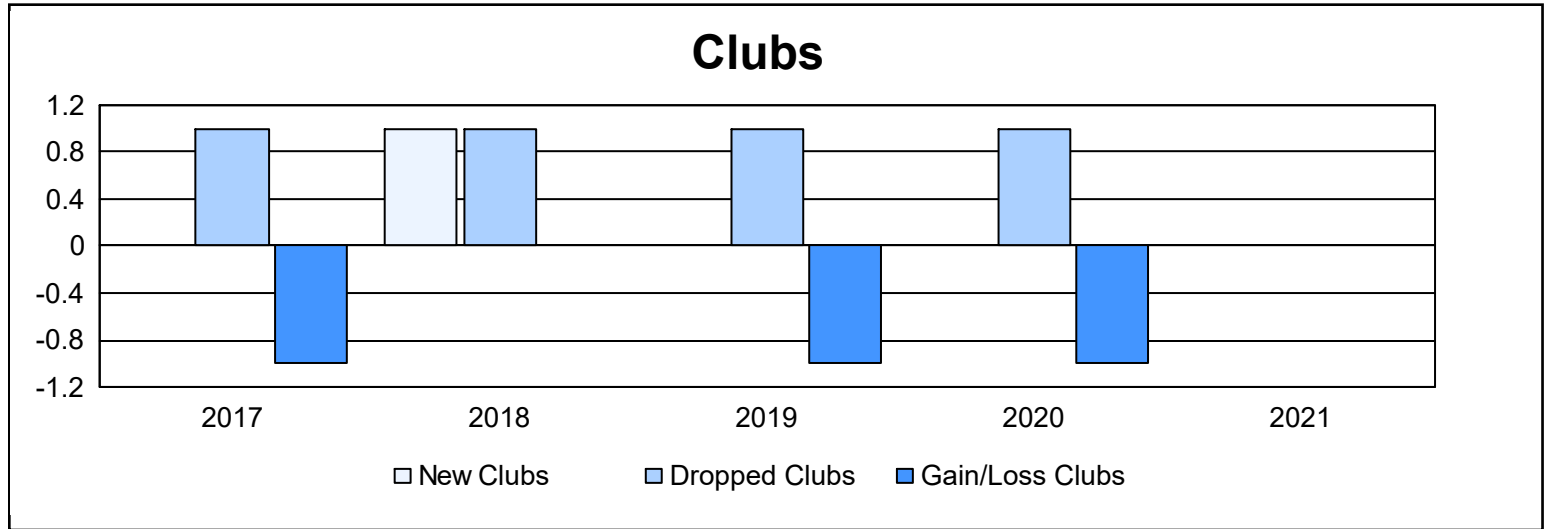

Year	New Clubs	Dropped Clubs	Gain/ Loss Clubs	New Members	Charter Members	Reinstate Members	Transfer Members	Total Member Added	Total Members Dropped	Gain/ Loss Members
2016-2017	0	1	-1	84	1	5	15	105	192	-87
2017-2018	1	1	0	92	21	1	10	124	182	-58
2018-2019	0	1	-1	89	3	4	7	103	176	-73
2019-2020	0	1	-1	82	1	6	6	95	166	-71
2020-2021	0	0	0	48	1	3	16	68	166	-98
<b>Average</b>	<b>0</b>	<b>1</b>	<b>-1</b>	<b>79</b>	<b>5</b>	<b>4</b>	<b>11</b>	<b>99</b>	<b>176</b>	<b>-77</b>

### Membership Composition June 2021 Cumulative